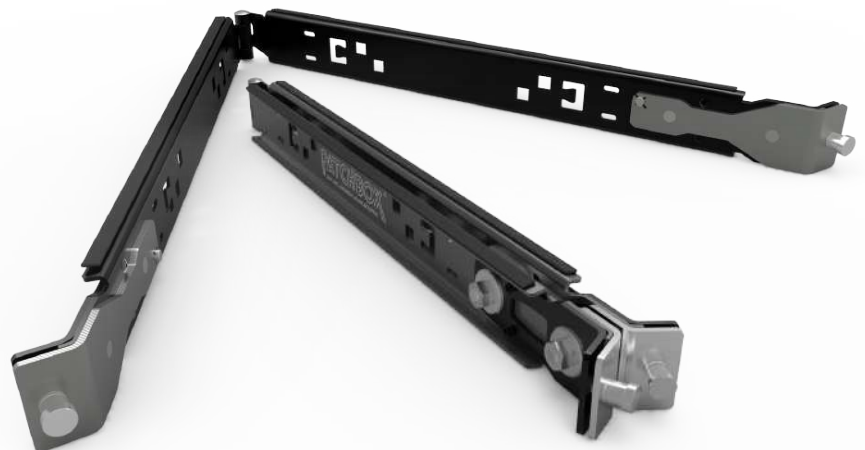

SETUP.EXE

PATCHBOX Simplify IT

The SETUP.EXE is a problem solving miracle designed by Network Engineers. Through its ingenious design, one person is able to do the work of two people when setting up or dismantling a network cabinet.

Use it as a table for your laptop or while terminating patch panels. It can also carry your most important tools like a screwdriver, spare cage nuts, cable ties and so on and is mounted in the cabinet within just three seconds.

SETUP.EXE is the ultimate tool for everyone working on network cabinets!

2017 **Cabling**
Installation & Maintenance
Gold
Innovators Awards

patchbox.com

SETUP.EXE

PATCHBOX Simplify IT

Setup Desk

A fast mount desk that you can have always with you. Desk on the go - Stop trying to hold a laptop with one hand, type with the other and then with your third hand connect a cable. Rest your laptop on SETUP.EXE and take it easy. It even has a rubberised top so your gear does not slip off.

Depth: 18.1" (460mm)

Height: 1.77" (45mm)

Width: 2.16" (55mm)

Dimensions open

Depth: 14.9" (380mm)

Height: 1.7" (45mm)

Width: 19" (482.60mm)

Material: